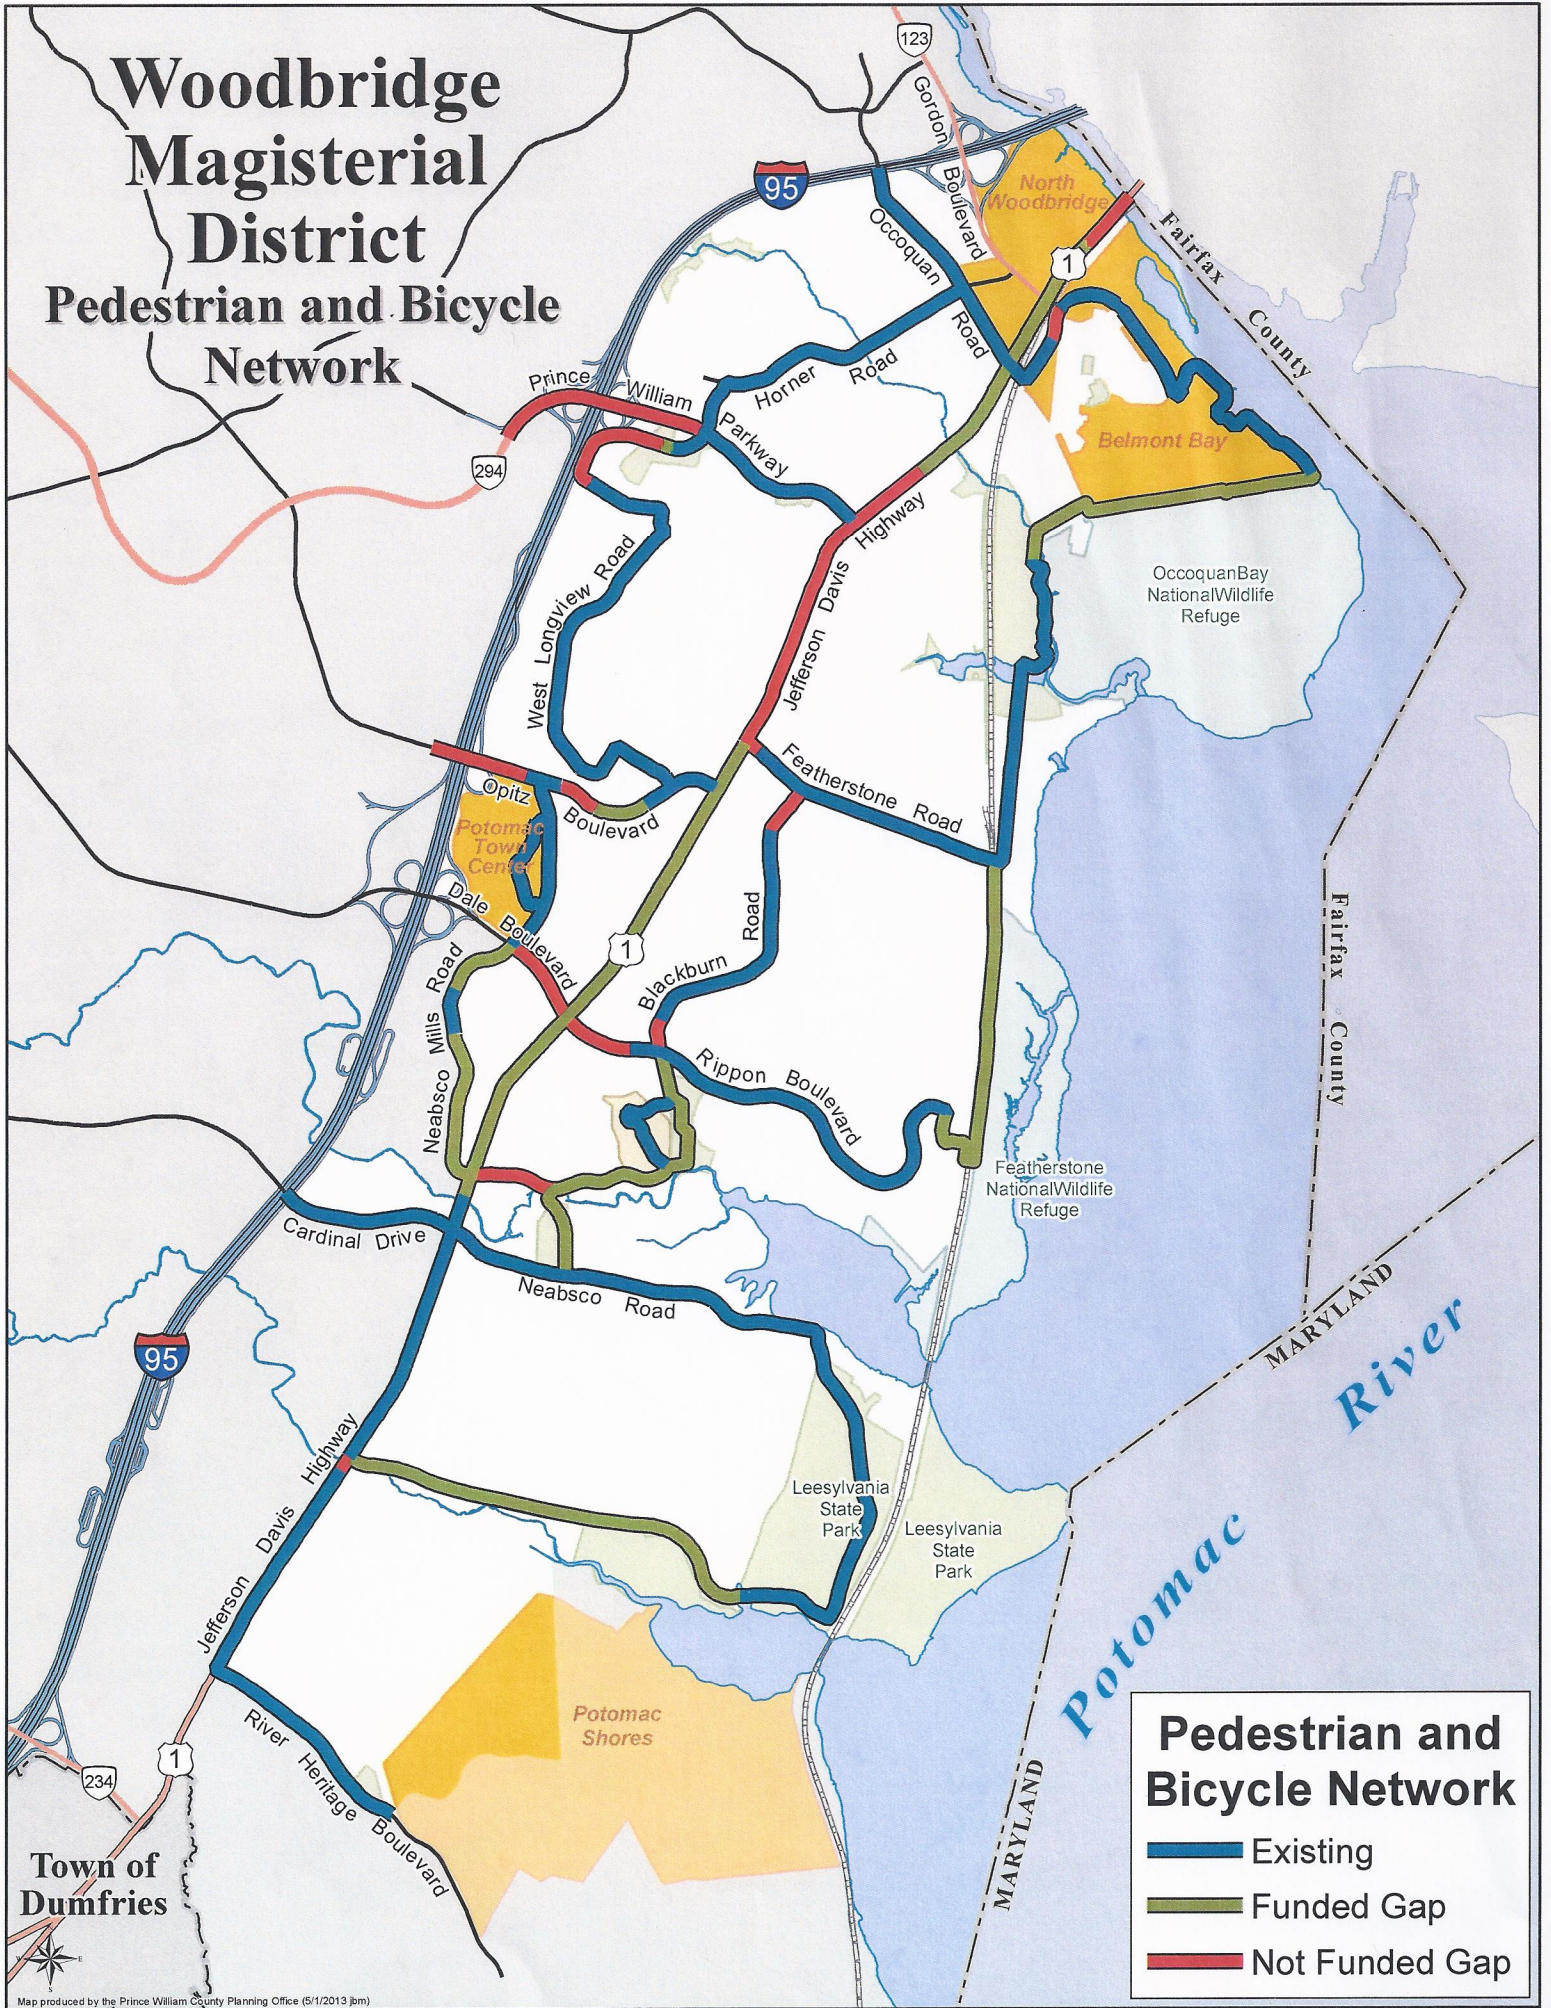

Woodbridge Magisterial District Pedestrian and Bicycle Network

Pedestrian and Bicycle Network

- Existing
- Funded Gap
- Not Funded Gap